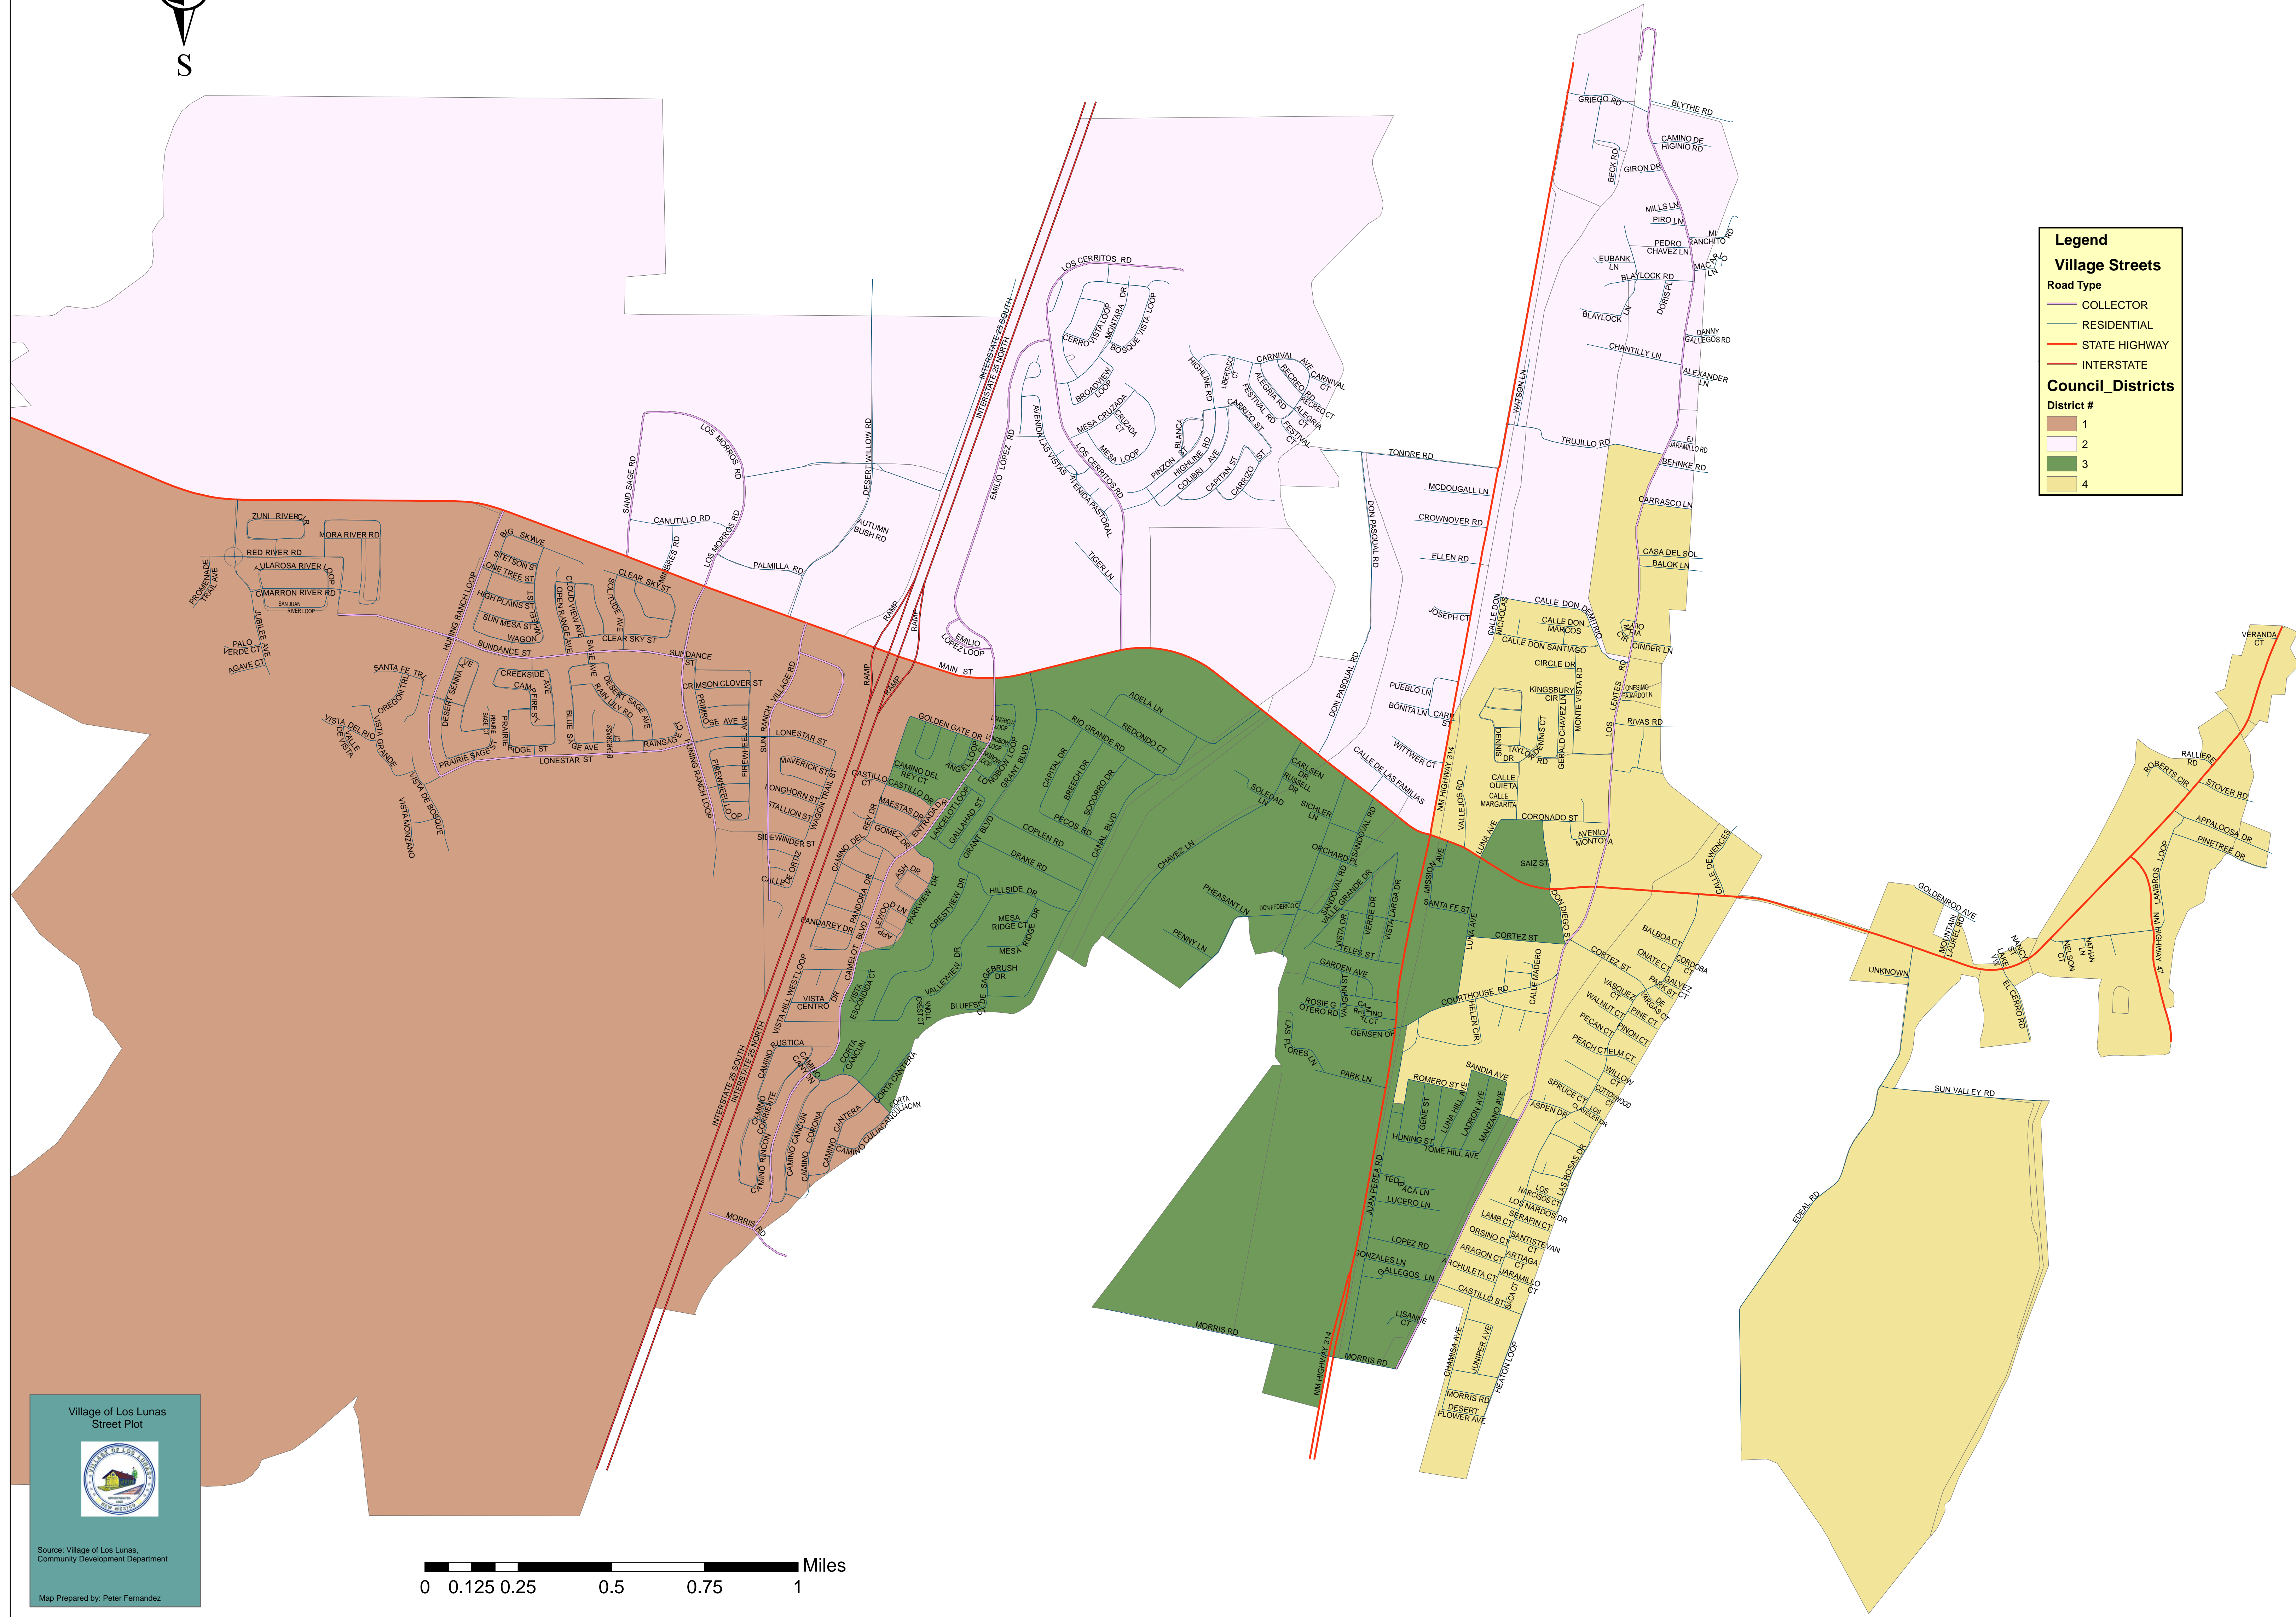

Village of Los Lunas

Legend

Village Streets

Road Type

- COLLECTOR
- RESIDENTIAL
- STATE HIGHWAY
- INTERSTATE

Council Districts

District #

- 1
- 2
- 3
- 4

Village of Los Lunas
Street Plot

Source: Village of Los Lunas,
Community Development Department

Map Prepared by: Peter Fernandez